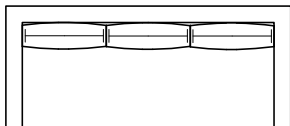

THE JORDAN / CRAWFORD

STUDIO

Style	Product	Length (outside to outside)	Length (inside to inside)	Depth (overall)	Depth (seat)	Height (seat)	Height (arm)	Height (overall)	YDS (plain cloth)
Crawford	Sofa	86	76	37	24	19	27	34	15
Crawford	Right Hand Facing Sofa	81	76	37	24	19	27	34	13
Crawford	Left Hand Facing Sofa	81	76	37	24	19	27	34	13
Crawford	Right Hand Facing Loveseat	58	53	37	24	19	27	34	10
Crawford	Left Hand Facing Loveseat	58	53	37	24	18	27	34	10
Crawford	Right Hand Facing Chaise	32	27	64	51	18	27	34	9
Crawford	Left Hand Facing Chaise	32	27	64	51	19	27	34	9
Crawford	Ottoman	26	NA	21	NA	NA	NA	18	3