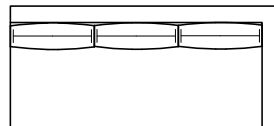

THE JORDAN / CRAWFORD

STUDIO

Style	Product	Length (outside to outside)	Length (inside to inside)	Depth (overall)	Depth (seat)	Height (seat)	Height (arm)	Height (overall)	YDS (plain cloth)
Crawford	Sofa	86	76	37	24	19	27	34	15
Crawford	Right Hand Facing Sofa	81	76	37	24	19	27	34	13
Crawford	Left Hand Facing Sofa	81	76	37	24	19	27	34	13
Crawford	Right Hand Facing Loveseat	58	53	37	24	19	27	34	10
Crawford	Left Hand Facing Loveseat	58	53	37	24	18	27	34	10
Crawford	Right Hand Facing Chaise	32	27	64	51	18	27	34	9
Crawford	Left Hand Facing Chaise	32	27	64	51	19	27	34	9
Crawford	Ottoman	26	NA	21	NA	NA	NA	18	3