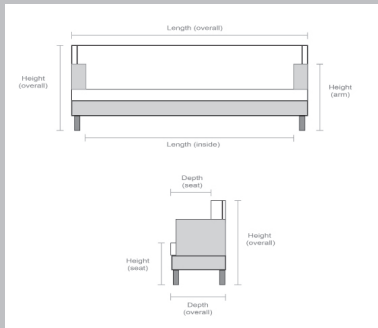

HOW WE MEASURE

WARRANTY

Frames: Lifetime Limited
Springs: Lifetime Limited
Cushion Cores: 1 year Limited
Fabrics: 1 year
Mattresses: 1 year
Sofa bed mechanisms: 3 years
Swivel mechanisms: 3 years

Note: As an inherent quality of a hand-crafted product, all dimensions and features are approximate.

NOTES

JStudio
www.jstudiofurniture.com
(647) 479-6940

MODEL:

JILL