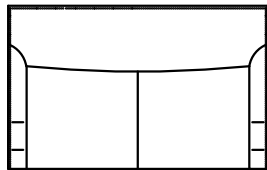

THE JET

STUDIO

Style	Product	Length (outside to outside)	Length (inside to inside)	Depth (overall)	Depth (seat)	Height (seat)	Height (arm)	Height (overall)	YDS (plain cloth)
Jet	Sofa	78	69	35	22	19	25	36	13
Jet	Loveseat	55	46	35	22	19	25	36	11
Jet	Chair	32	23	35	22	19	25	36	7
Jet	Footstool	26	NA	20	NA	NA	NA	18	3