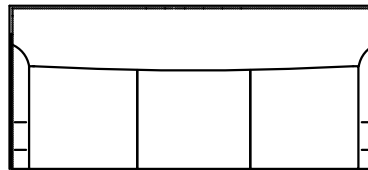

THE JET

STUDIO

Style	Product	Length (outside to outside)	Length (inside to inside)	Depth (overall)	Depth (seat)	Height (seat)	Height (arm)	Height (overall)	YDS (plain cloth)
Jet	Sofa	78	69	35	22	19	25	36	13
Jet	Loveseat	55	46	35	22	19	25	36	11
Jet	Chair	32	23	35	22	19	25	36	7
Jet	Footstool	26	NA	20	NA	NA	NA	18	3