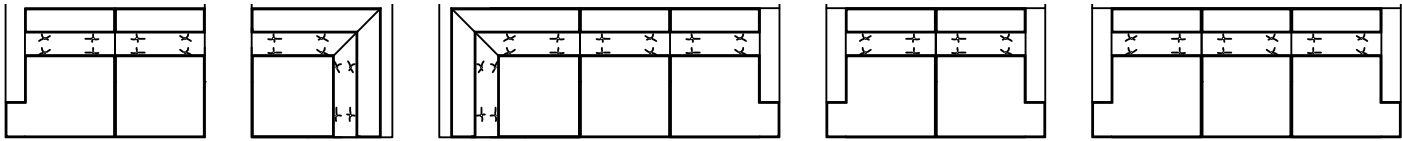

THE JERRY

STUDIO

Style	Product	Length (outside to outside)	Length (inside to inside)	Depth (overall)	Depth (seat)	Height (seat)	Height (arm)	Height (overall)	YDS (plain cloth)
Jerry	Sofa	79	69	36	21	18	24	34	15
Jerry	Condo Sofa	73	63	36	21	18	24	34	15
Jerry	LHF / RHF Sectional Sofa	86	68	36	21	18	24	34	16
Jerry	LHF / RHF Sofa	74	69	36	21	18	24	34	15
Jerry	LHF / RHF Chaise	72	72	36	21	18	NA	34	13
Jerry	LHF / RHF Mini Chaise	47	47	36	21	18	NA	34	11
Jerry	Corner	36	21	36	21	18	24	34	10
Jerry	LHF / RHF Loveseat	51	46	36	21	18	24	34	13
Jerry	Loveseat	56	46	36	21	18	24	34	15
Jerry	Chair	33	23	36	21	18	24	34	8
Jerry	Armless Chair	23	NA	36	21	18	NA	34	6
Jerry	Footstool	26	NA	20	NA	NA	NA	17	3

Options:
 Multiple fabric options
 Choice of over 15 stain finishes
 Buttoning on cushions optional
 Seat and back cushion fill options (foam or feather envelope)
 Pull out bed option double or queen