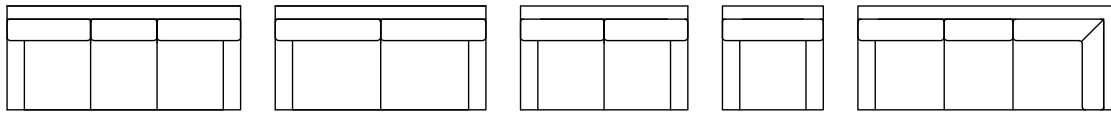

THE EASTWOOD

STUDIO

PAGE 1 OF 2

Style	Product	Length (outside to outside)	Length (inside to inside)	Depth (overall)	Depth (seat)	Height (seat)	Height (arm)	Height (overall)	YDS (plain cloth)
Eastwood	Sofa	81	69	37	22	19	24	36	15
Eastwood	Condo Sofa	73	60	36	21	19	24	36	13
Eastwood	Loveseat	58	46	36	21	19	24	36	10
Eastwood	Chair	35	22	36	21	19	24	36	7
Eastwood	LHF / RHF Sectional Sofa	90	73	36	21	19	24	36	16
Eastwood	LHF / RHF Sofa	76	68	36	21	19	24	36	13
Eastwood	LHF / RHF Loveseat	53	46	36	21	19	24	36	9
Eastwood	LHF / RHF Chaise	30	23	65	49	19	24	36	9
Eastwood	Corner	36	21	36	21	19	NA	36	8
Eastwood	Ottoman	28	NA	23	NA	NA	NA	18	3

Pull out bed option single double or queen

*** toss cushions not included**

THE EASTWOOD

STUDIO

PAGE 2 OF 2

POPULAR CONFIGURATIONS