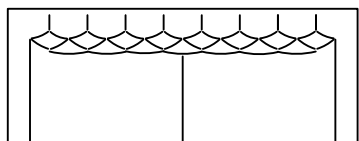

THE CARSON

STUDIO

Style	Product	Length (outside to outside)	Length (inside to inside)	Depth (overall)	Depth (seat)	Height (seat)	Height (arm)	Height (overall)	YDS (plain cloth)
Carson	Sofa	89	77	34	22	19	23	34	14
Carson	Loveseat	62	50	34	22	19	23	34	12
Carson	Chair	37	25	34	22	19	23	34	10
Carson	Ottoman	25	23	-	-	19	-	-	3

Options:

Multiple fabric options

Choice of over 15 stain finishes

Turned leg option

Seat cushion: standard, firm or super soft foam with dacron wrap or feather envelope